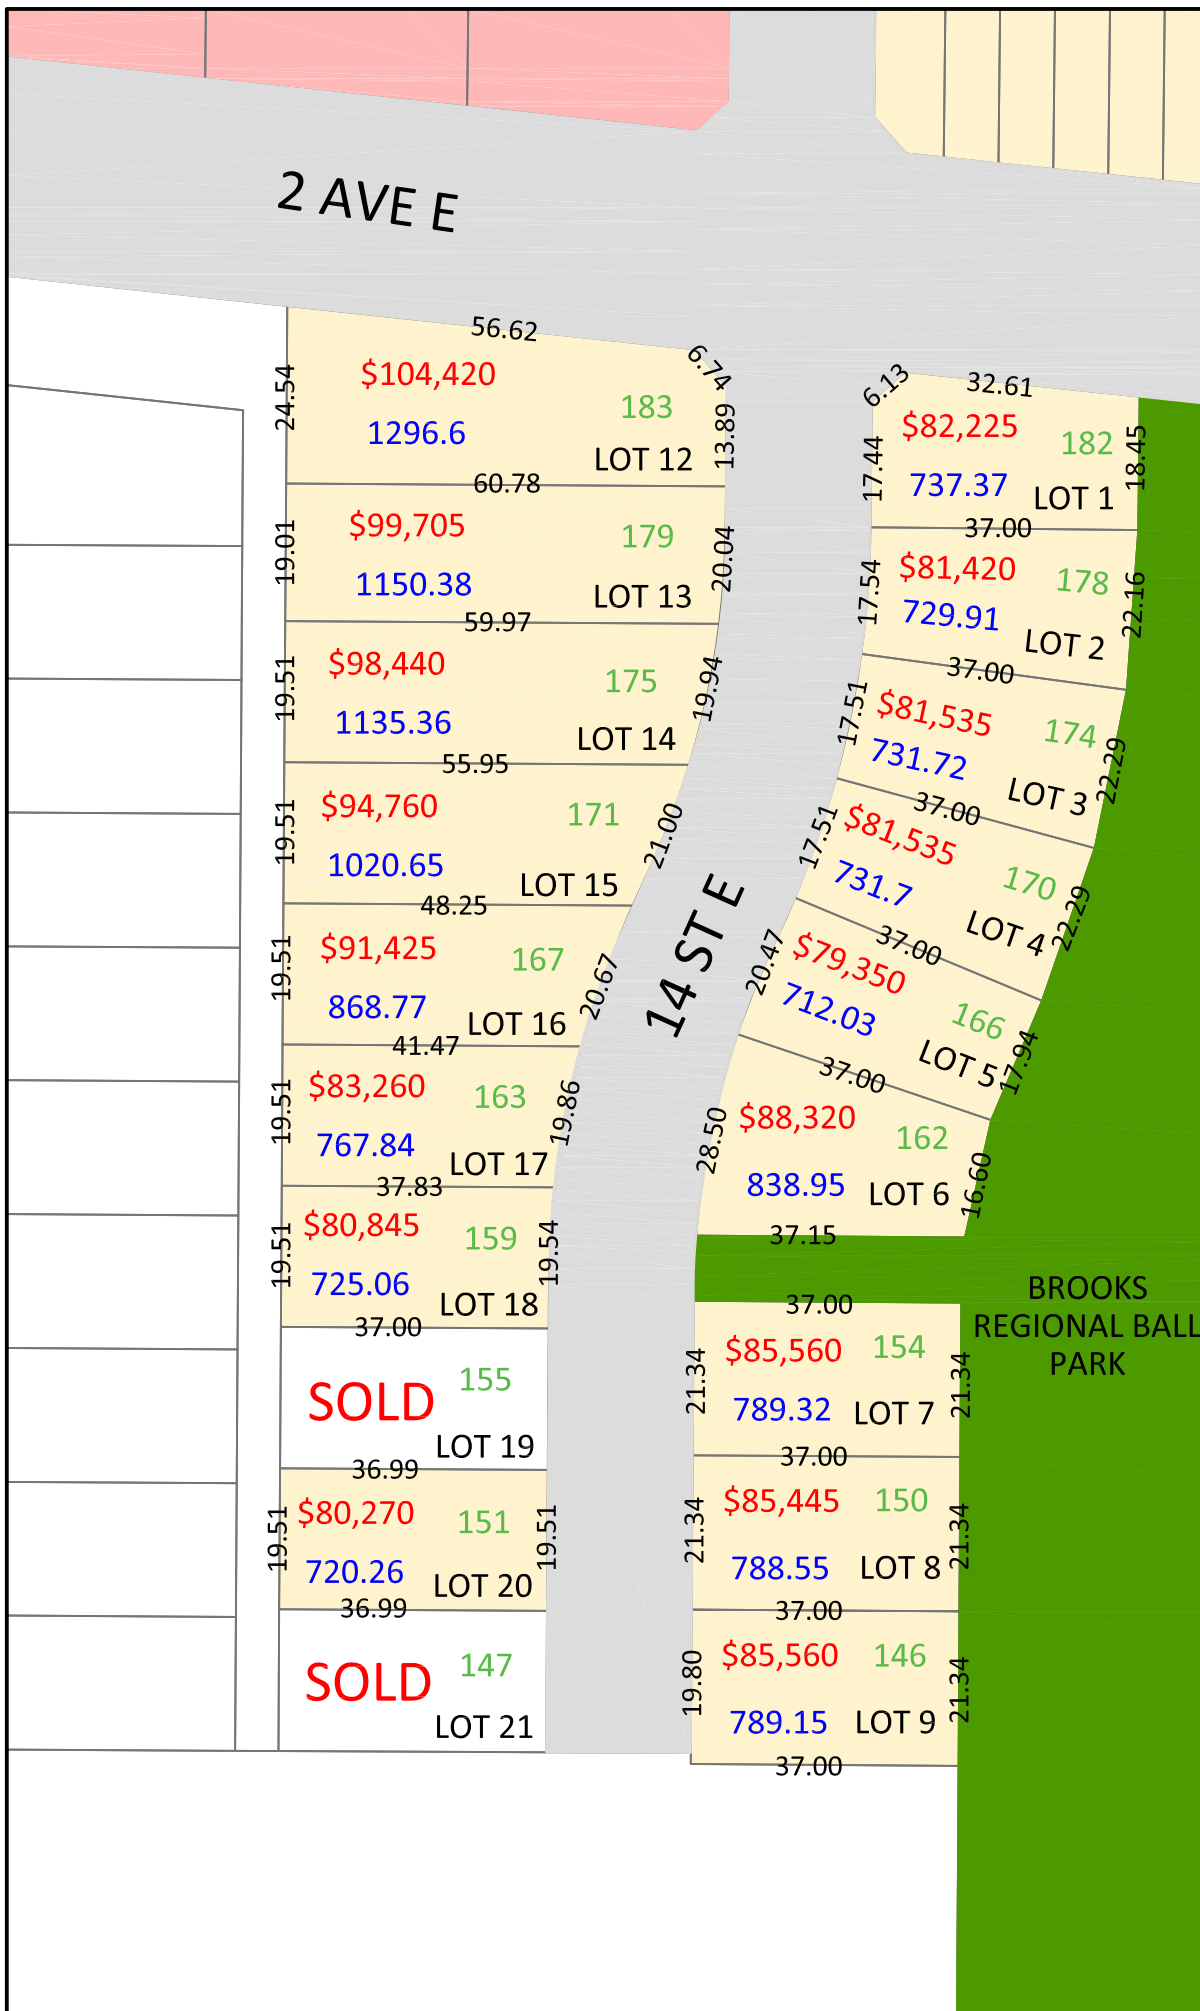

**14 STREET EAST**

PLAN# 141 0973

RESIDENTIAL SINGLE  
DETACHED LOTS  
R-SD

Legend

868.77 Area in square meters

167 Civil Address

ALL LOT DIMENSIONS  
ARE IN METERS

BROOKS  
REGIONAL BALL  
PARK